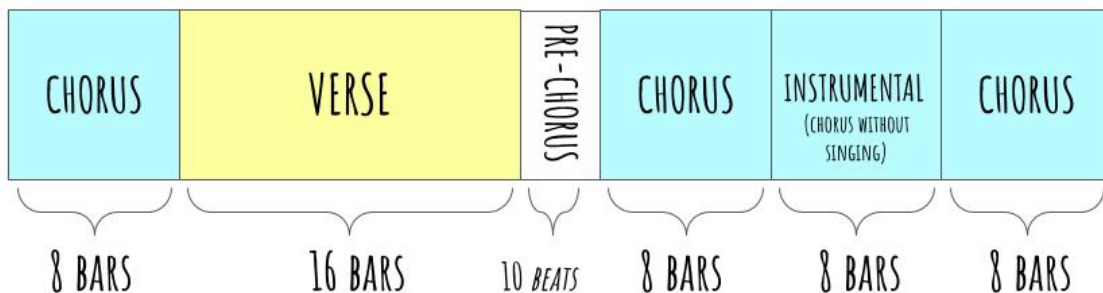

Melody

CHORUS/VERSE RIFFS from STEFANIA by KALUSH ORCHESTRA

CHORUS: x4

♩ = 105

VERSE: x8

riff lightly on these pitches

SONG STRUCTURE

Stefania mamó, mamó Stefania
Rozkvitaye pole a vona siviye
Zaspivay meni mamó koliskovu
Hochu shche pochuti tvoye ridne slovo